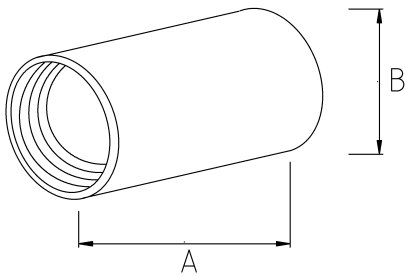

COUPLING, BRASS

- Brass nickel plated core

Technical Details

Product Code	Size I	A	B	C	D	E	Net Weight (kg/pc)	In Pack (pc)
T650209	PG9							
T650211	PG11			22.00				
T650213	PG13.5							
T650420	M20x1.5						0,045	80.00
T650425	M25x1.5							
T650616	1/2"							
T650621	3/4"						0,049	60.00
T650626	1"						0,055	60.00
T650635	1 1/4"						0,119	40.00
T650640	1 1/2"							
T650652	2"							