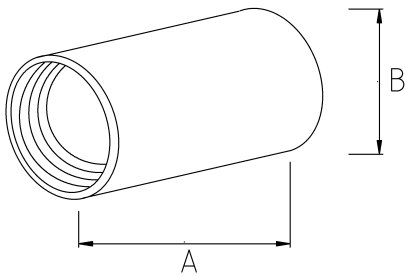

## COUPLING, BRASS

- Brass nickel plated core

### Technical Details

Product Code	Size I	A	B	C	D	E	Net Weight (kg/pc)	In Pack (pc)
T650209	PG9							
T650211	PG11			22.00				
T650213	PG13.5							
T650420	M20x1.5							
T650425	M25x1.5						0,033	60.00
T650616	1/2"							
T650621	3/4"						0,049	60.00
T650626	1"						0,055	60.00
T650635	1 1/4"						0,119	40.00
T650640	1 1/2"							
T650652	2"							