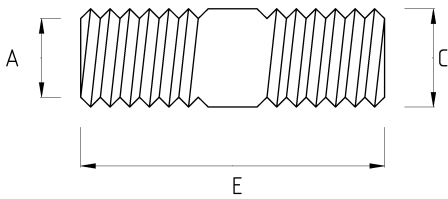

REDUCER NIPPLE, BRASS

- Brass nickel plated core
- Male - Male

Technical Details

Product Code	Size I	Size II	A	B	C	D	E	Net Weight (kg/pc)	In Pack (pc)
T69209425	PG9	M25x1.5						0,035	100.00
T69209621	PG9	3/4"							
T69216621	PG16	3/4"						0,037	100.00
T69216821	PG16	NPT 3/4"							
T69242248	PG42	PG48							
T69420616	M20x1.5	1/2"							
T69420621	M20x1.5	3/4"						0,036	100.00
T69425432	M25x1.5	M32x1.5						0,062	50.00
T69425621	M25x1.5	3/4"						0,038	100.00
T69425626	M25x1.5	1"							
T69432635	M32x1.5	1 1/4"							
T69616621	1/2"	3/4"							
T69616626	1/2"	1"							
T69621626	3/4"	1"						0,063	60.00
T69621640	3/4"	1 1/2"							
T69621652	3/4"	2"							
T69626652	1"	2"							