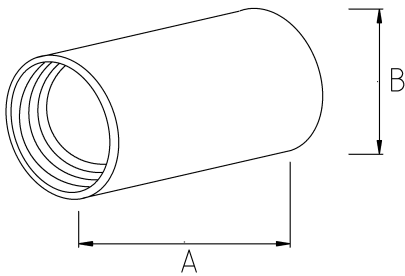

COUPLING, BRASS

- Brass nickel plated core

Technical Details

Product Code	Size I	A	B	C	D	E	Net Weight (kg/pc)	In Pack (pc)
T650209	PG9							
T650211	PG11			22.00				
T650213	PG13.5							
T650420	M20x1.5						0,045	80.00
T650425	M25x1.5							
T650616	1/2"							
T650621	3/4"						0,049	60.00
T650626	1"						0,055	60.00
T650635	1 1/4"						0,119	40.00
T650640	1 1/2"							
T650652	2"							