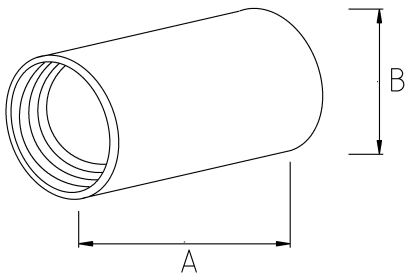

COUPLING, BRASS

- Brass nickel plated core

Technical Details

Product Code	Size I	A	B	C	D	E	Net Weight (kg/pc)	In Pack (pc)
T650209	PG9							
T650211	PG11			22.00				
T650213	PG13.5							
T650420	M20x1.5							
T650425	M25x1.5						0,033	60.00
T650616	1/2"							
T650621	3/4"						0,049	60.00
T650626	1"						0,055	60.00
T650635	1 1/4"						0,119	40.00
T650640	1 1/2"							
T650652	2"							