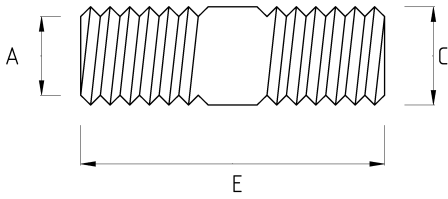

## NIPPLE, BRASS

- Brass nickel plated core

### Technical Details

Product Code	Size I	A	B	C	D	E	Net Weight (kg/pc)	In Pack (pc)
T690211	PG11							
T690213	PG13.5							
T690216	PG16							
T690420	M20x1.5							
T690425	M25x1.5						0,073	50.00
T690432	M32x1.5							