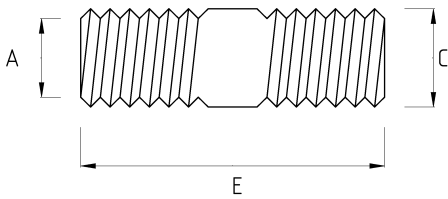

NIPPLE, BRASS

- Brass nickel plated core

Technical Details

Product Code	Size I	A	B	C	D	E	Net Weight (kg/pc)	In Pack (pc)
T690211	PG11							
T690213	PG13.5							
T690216	PG16							
T690420	M20x1.5							
T690425	M25x1.5						0,073	50.00
T690432	M32x1.5							