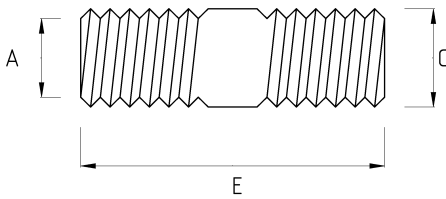

## REDUCER NIPPLE, BRASS

- Brass nickel plated core

### Technical Details

Product Code	Size I	Size II	A	B	C	D	E	Net Weight (kg/pc)	In Pack (pc)
T69209425	PG9	M25x1.5						0,035	100.00
T69209621	PG9	3/4"							
T69216621	PG16	3/4"						0,037	100.00
T69216821	PG16	NPT 3/4"							
T69242248	PG42	PG48							
T69420621	M20x1.5	3/4"						0,036	100.00
T69425432	M25x1.5	M32x1.5						0,062	50.00
T69425621	M25x1.5	3/4"						0,038	100.00
T69616621	1/2"	3/4"							
T69616626	1/2"	1"							
T69621626	3/4"	1"							
T69621640	3/4"	1 1/2"							
T69621652	3/4"	2"							
T69626652	1"	2"							
T69635640	1 1/4"	1 1/2"							
T69635652	1 1/4"	2"							
T69640652	1 1/2"	2"							