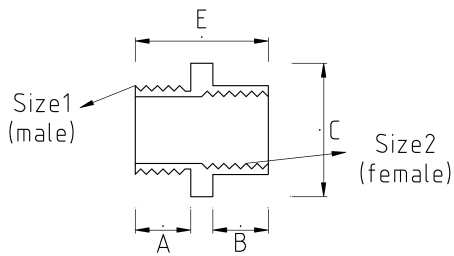

REDUCER, BRASS

- Brass nickel plated core
- With NBR O-ring

Technical Details

Product Code	Size I	Size II	A	B	C	D	E	Net Weight (kg/pc)	In Pack (pc)
T66209207	PG9	PG7							
T66209211	PG9	PG11						0,022	100.00
T66209420	PG9	M20x1.5							
T66209613	PG9	3/8"							
T66209616	PG9	1/2"							
T66209821	PG9	NPT 3/4"							
T66211209	PG11	PG9							
T66211213	PG11	PG13.5						0,024	100.00
T66211216	PG11	PG16						0,030	100.00
T66211613	PG11	3/8"							
T66211616	PG11	1/2"						0,022	100.00
T66211621	PG11	3/4"							
T66213209	PG13.5	PG9			22.00				
T66213211	PG13.5	PG11			22.00			0,022	100.00
T66213216	PG13.5	PG16							
T66213221	PG13.5	PG21							
T66213613	PG13.5	3/8"							