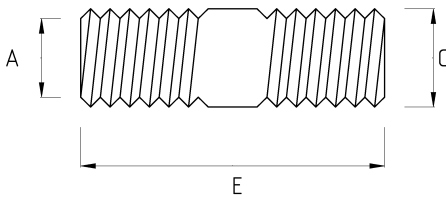

## REDUCER NIPPLE, BRASS

- Brass nickel plated core
- Male - Male

### Technical Details

Product Code	Size I	Size II	A	B	C	D	E	Net Weight (kg/pc)	In Pack (pc)
T69209425	PG9	M25x1.5						0,035	100.00
T69209621	PG9	3/4"							
T69216621	PG16	3/4"						0,037	100.00
T69216821	PG16	NPT 3/4"							
T69242248	PG42	PG48							
T69420621	M20x1.5	3/4"						0,036	100.00
T69425432	M25x1.5	M32x1.5						0,062	50.00
T69425621	M25x1.5	3/4"						0,038	100.00
T69616621	1/2"	3/4"							
T69616626	1/2"	1"							
T69621626	3/4"	1"						0,063	60.00
T69621640	3/4"	1 1/2"							
T69621652	3/4"	2"							
T69626652	1"	2"							
T69635640	1 1/4"	1 1/2"							
T69635652	1 1/4"	2"							
T69640652	1 1/2"	2"							