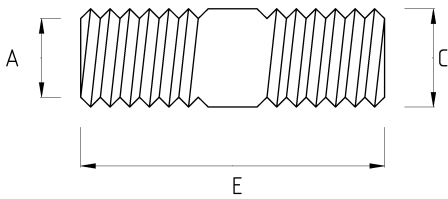

REDUCER NIPPLE, BRASS

- Brass nickel plated core

Technical Details

Product Code	Size I	A	B	C	D	E	Net Weight (kg/pc)	In Pack (pc)
T69209425	PG9						0,035	100.00
T69209621	PG9							
T69216621	PG16						0,037	100.00
T69216821	PG16							
T69242248	PG42							
T69420621	M20x1.5						0,036	100.00
T69425432	M25x1.5						0,062	50.00
T69425621	M25x1.5						0,038	100.00
T69616621	1/2"							
T69616626	1/2"							
T69621626	3/4"							
T69621640	3/4"							
T69621652	3/4"							
T69626652	1"							
T69635640	1 1/4"							
T69635652	1 1/4"							
T69640652	1 1/2"							