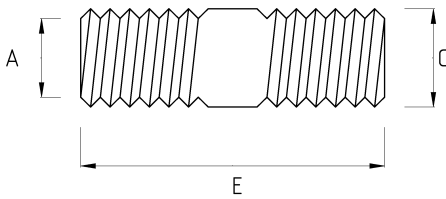

REDUCER NIPPLE, BRASS

- Brass nickel plated core
- Male - Male

Technical Details

Product Code	Size I	Size II	A	B	C	D	E	Net Weight (kg/pc)	In Pack (pc)
T69209425	PG9	M25x1.5						0,035	100.00
T69209621	PG9	3/4"							
T69216621	PG16	3/4"						0,037	100.00
T69216821	PG16	NPT 3/4"							
T69242248	PG42	PG48							
T69420616	M20x1.5	1/2"							
T69420621	M20x1.5	3/4"						0,036	100.00
T69425432	M25x1.5	M32x1.5						0,062	50.00
T69425621	M25x1.5	3/4"						0,038	100.00
T69425626	M25x1.5	1"							
T69432635	M32x1.5	1 1/4"							
T69616621	1/2"	3/4"							
T69616626	1/2"	1"							
T69621626	3/4"	1"						0,063	60.00
T69621640	3/4"	1 1/2"							
T69621652	3/4"	2"							
T69626652	1"	2"							