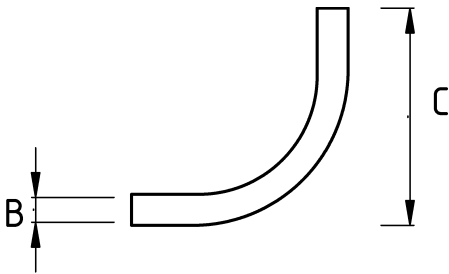

RSC ELBOW 90

- material : hot-dip galvanized
- Hot-dip galvanized steel body
- 90-degree threaded elbow for threaded conduit (RSC-RMC) with sizes ranging from 1/2" to 6"
- Connected using two galvanized couplings with RSC conduit
- Features a wide radius for easy cable pulling
- The interior has a smooth surface as there are no burrs inside the pipe
- UL Listed
- Couplings are not included

Technical Details

Product Code	Size I	A	B	C	D	E	Net Weight (kg/pc)	In Pack (pc)
N498016	1/2"						0,372	10.00
N498021	3/4"						0,530	40.00
N498026	1"						0,813	25.00
N498035	1 1/4"						1,483	
N498040	1 1/2"						2,007	
N498052	2"						2,860	4.00
N498063	2 1/2"						2,670	
N498078	3"						3,300	
N498090	3 1/2"						3,810	
N498102	4"						4,060	1.00
N498125	5"						6,100	1.00
N498150	6"						7,620	1.00