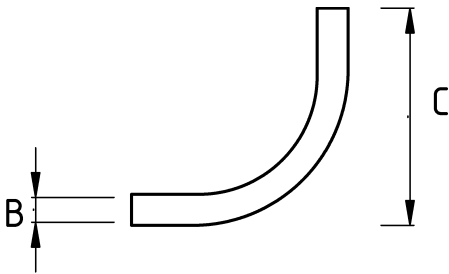

RSC ELBOW 90

- Hot-dip galvanized steel body
- 90-degree threaded elbow for threaded conduit (RSC-RMC) with sizes ranging from 1/2" to 6"
- Connected using two galvanized couplings with RSC conduit
- Features a wide radius for easy cable pulling
- The interior has a smooth surface as there are no burrs inside the pipe
- UL Listed
- Couplings are not included

Technical Details

Product Code	Size I	A	B	C	D	E	Net Weight (kg/pc)	In Pack (pc)
N498016	1/2"						0,372	
N498021	3/4"						0,530	40.00
N498026	1"						0,912	
N498035	1 1/4"						1,483	
N498040	1 1/2"						2,007	
N498052	2"						2,860	4.00
N498063	2 1/2"						2,670	
N498078	3"						3,300	
N498090	3 1/2"						3,810	
N498102	4"						4,060	1.00
N498125	5"						6,100	1.00
N498150	6"						7,620	1.00