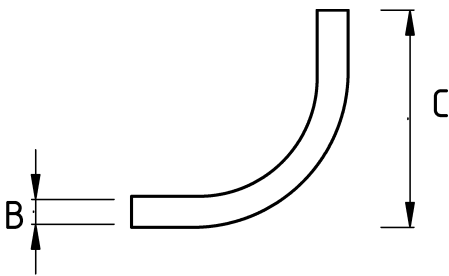

RSC ELBOW 90

- Hot-dip galvanized steel body
- 90-degree threaded elbow for threaded conduit (RSC-RMC) with sizes ranging from 1/2" to 6"
- Connected using two galvanized couplings with RSC conduit
- Features a wide radius for easy cable pulling
- The interior has a smooth surface as there are no burrs inside the pipe
- UL Listed
- Couplings are not included

Technical Details

Product Code	Size I	A	B	C	D	E	Net Weight (kg/pc)	In Pack (pc)
N498016	1/2"						0,372	
N498021	3/4"						0,530	40.00
N498026	1"						0,912	
N498035	1 1/4"						1,483	
N498040	1 1/2"						2,007	
N498052	2"						2,860	4.00
N498063	2 1/2"						2,670	
N498078	3"						3,300	
N498090	3 1/2"						3,810	
N498102	4"						4,060	1.00
N498125	5"						6,100	1.00
N498150	6"						7,620	1.00