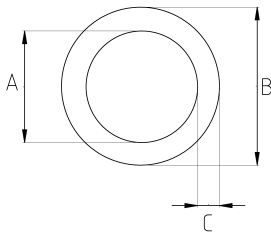

### STAINLESS STEEL STRIPWOUND HOSE

- Stainless steel interlocked core (SS304)
- Pliable
- Stainless steel provides excellent corrosion resistance
- Pressure and temperature resistance
- Long service life

#### Technical Details

Product Code	Size I	A	B	C	D	E	Net Weight (kg/m)	In Pack (m)
SPV025		25.00	29.00	2.00				5.00
SPV032		32.00	36.00	2.00			0,656	5.00
SPV035		35.00	39.00	2.00				5.00
SPV048		48.00	52.00	2.00			0,941	5.00
SPV051		51.00	55.00	2.00				5.00
SPV061		61.00	65.00	2.00	730.00		1,136	5.00
SPV077		77.00	81.00	2.00				5.00
SPV090		90.00	94.00	2.00				5.00
SPV102		102.00	106.00	2.00			1,821	5.00
SPV152		152.00	156.00	2.00				5.00
SPV180		180.00	184.00	2.00			3,352	5.00
SPV200		200.00	204.00	2.00				5.00
SPV250		250.00	254.00	2.00				5.00