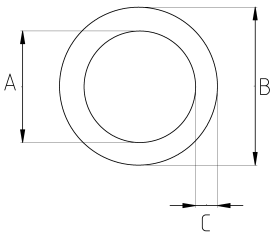

STAINLESS STEEL STRIPWOUND HOSE

- Stainless steel interlocked core (SS304)
- Pliable
- Stainless steel provides excellent corrosion resistance
- Pressure and temperature resistance
- Long service life
- Custom lengths are also possible upon inquiry

IP68	-20 C	+700 C
------	-------	--------

Technical Details

Product Code	Size I	A	B	C	D	E	Net Weight (kg/m)	In Pack (m)
SPV025		25.00	29.00	2.00				5.00
SPV032		32.00	36.00	2.00			0,656	5.00
SPV035		35.00	39.00	2.00				5.00
SPV048		48.00	52.00	2.00			0,941	5.00
SPV051		51.00	55.00	2.00				5.00
SPV061		61.00	65.00	2.00	730.00		1,136	5.00
SPV077		77.00	81.00	2.00				5.00
SPV090		90.00	94.00	2.00				5.00
SPV102		102.00	106.00	2.00			1,821	5.00
SPV152		152.00	156.00	2.00				5.00
SPV180		180.00	184.00	2.00			3,352	5.00
SPV200		200.00	204.00	2.00				5.00
SPV250		250.00	254.00	2.00				5.00