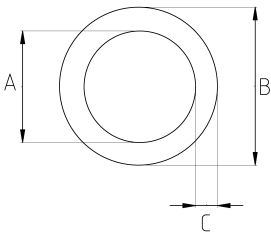

STAINLESS STEEL STRIPWOUND HOSE

- Stainless steel interlocked core (SS304)
- Pliable
- Stainless steel provides excellent corrosion resistance
- Pressure and temperature resistance
- Long service life
- Custom lengths are also possible upon inquiry

IP68

-20 C

+700 C

Technical Details

Product Code	Size I	A	B	C	D	E	Net Weight (kg/m)	In Pack (m)
SPV025		25.00	29.00	2.00				5.00
SPV032		32.00	36.00	2.00			0,656	5.00
SPV035		35.00	39.00	2.00				5.00
SPV048		48.00	52.00	2.00			0,941	5.00
SPV051		51.00	55.00	2.00				5.00
SPV061		61.00	65.00	2.00	730.00		1,136	5.00
SPV077		77.00	81.00	2.00				5.00
SPV090		90.00	94.00	2.00				5.00
SPV102		102.00	106.00	2.00			1,821	5.00
SPV152		152.00	156.00	2.00				5.00
SPV180		180.00	184.00	2.00			3,352	5.00