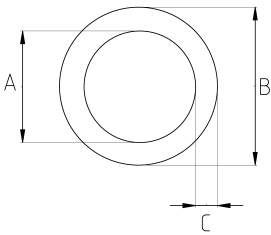

### STAINLESS STEEL STRIPWOUND HOSE

- Stainless steel interlocked core (SS304)
- Pliable
- Stainless steel provides excellent corrosion resistance
- Pressure and temperature resistance
- Long service life
- Custom lengths are also possible upon inquiry

#### Technical Details

Product Code	Size I	A	B	C	D	E	Net Weight (kg/m)	In Pack (m)
SPV025		25.00	29.00	2.00				5.00
SPV032		32.00	36.00	2.00			0,656	5.00
SPV035		35.00	39.00	2.00				5.00
SPV048		48.00	52.00	2.00			0,941	5.00
SPV051		51.00	55.00	2.00				5.00
SPV061		61.00	65.00	2.00	730.00		1,136	5.00
SPV077		77.00	81.00	2.00				5.00
SPV090		90.00	94.00	2.00				5.00
SPV102		102.00	106.00	2.00			1,821	5.00
SPV152		152.00	156.00	2.00				5.00
SPV180		180.00	184.00	2.00			3,352	5.00
SPV250		250.00	254.00	2.00				5.00