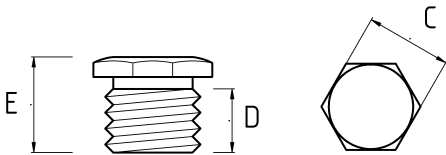

## VENTILATION PLUG

- Stainless steel (316L) core
- Balances pressure differences between inside and outside of enclosure

|      |       |        |
|------|-------|--------|
| IP66 | -40 C | +100 C |
|------|-------|--------|

### Technical Details

| Product Code | Size I  | A | B | C | D     | E | Net Weight (kg/pc) | In Pack (pc) |
|--------------|---------|---|---|---|-------|---|--------------------|--------------|
| T735411      | M12x1.5 |   |   |   | 6.00  |   |                    |              |
| T735412      | M12x1.5 |   |   |   | 10.00 |   | 0,016              | 100.00       |
| T735416      | M16x1.5 |   |   |   | 6.00  |   |                    |              |
| T735420      | M20x1.5 |   |   |   | 6.00  |   |                    |              |