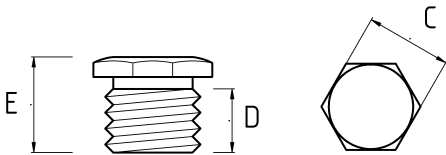

## VENTILATION PLUG

- Stainless steel (316L) core
- Balances pressure differences between inside and outside of enclosure

IP66	-40 C	+100 C
------	-------	--------

### Technical Details

Product Code	Size I	A	B	C	D	E	Net Weight (kg/pc)	In Pack (pc)
T735411	M12x1.5				6.00			
T735412	M12x1.5				10.00		0,016	100.00
T735416	M16x1.5				6.00			
T735420	M20x1.5				6.00			