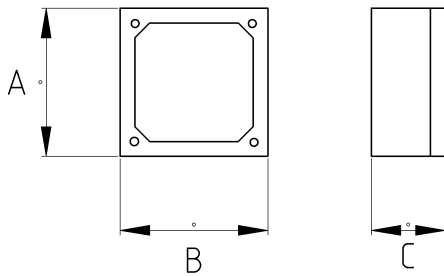

Aluminum Alloy Metal Waterproof Junction Box

- Aluminum die-cast body
- Aluminum cover
- Equipped with a liquid-tight gasket
- Suitable for use in areas with impact risk
- Designed for outdoor use and resistant to weather conditions
- For the best performance, entry should be made using an IP68 cable gland
- Holes of various diameters can be drilled upon request
- For Outdoor and Indoor Using
- Color: Gray

IP67

Technical Details

Product Code	Size l	A	B	C	D	E	Net Weight (kg/pc)	In Pack (pc)
N257030		72.00	72.00	57.00				
N257038		80.00	80.00	60.00			0,302	6.00
N257046		72.00	112.00	57.00				
N257073		100.00	100.00	73.00				
N257080		100.00	100.00	80.00			0,474	4.00
N257090		100.00	100.00	90.00			0,481	4.00
N257095		100.00	130.00	73.00				
N257104		100.00	130.00	80.00			0,532	2.00
N257128		100.00	160.00	80.00				
N257152		130.00	130.00	90.00				
N257222		130.00	190.00	90.00			0,951	8.00
N257230		160.00	160.00	90.00				
N257238		120.00	220.00	90.00				
N257269		130.00	230.00	90.00				
N257290		170.00	190.00	90.00				
N257427		190.00	250.00	90.00				
N257599		190.00	350.00	90.00				