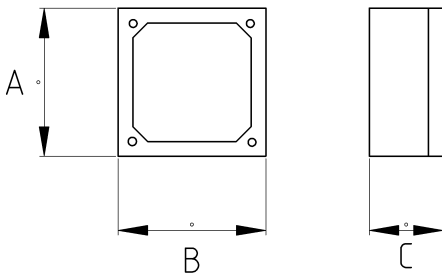

WEATHERPROOF OUTLET BOX COVERS

Technical Details

Product Code	Size I	A	B	C	D	E	Net Weight (kg/pc)	In Pack (pc)
N265900		100.00	100.00				0,034	40.00