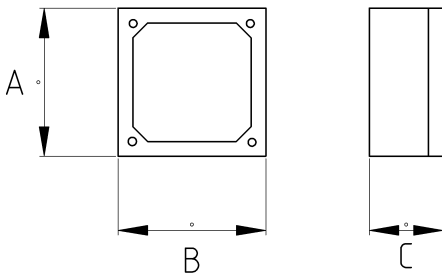

WEATHERPROOF OUTLET BOX COVERS

Technical Details

Product Code	Size I	A	B	C	D	E	Net Weight (kg/pc)	In Pack (pc)
N266010		116.00	71.00				0,071	40.00
N266020		116.00	116.00				0,119	20.00