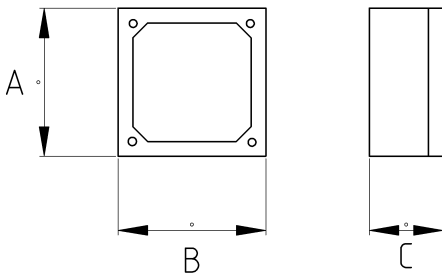

WEATHERPROOF OUTLET BOX COVERS

Technical Details

| Product Code | Size I | A | B | C | D | E | Net Weight (kg/pc) | In Pack (pc) |
|--------------|--------|--------|--------|---|---|---|--------------------|--------------|
| N266010 | | 116.00 | 71.00 | | | | 0,071 | 40.00 |
| N266020 | | 116.00 | 116.00 | | | | 0,119 | 20.00 |