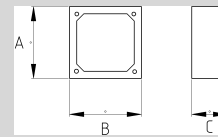

# N5540

BOX, MALLEABLE IRON, WITH MOUNTING LUGS C - fleksan.com

"Your Conduit Partner"

Infos of N5540 :

- 
- IP
- MIN 
- MAX 
- CERT
- N5540

BOX, MALLEABLE IRON, WITH MOUNTING LUGS C

Sizes & Prices :

Product Code	Size	Size	A (mm)	B (mm)	C (mm)	D (mm)	Meters in Pack (шт)	Net Weight (кг/шт)
N554616	1/2"							0,000
N554621	3/4"							0,000
N554626	1"							0,000