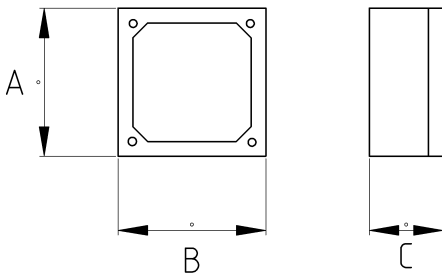

BOX, MALLEABLE IRON, WITH MOUNTING LUGS X

Technical Details

Product Code	Size I	A	B	C	D	E	Net Weight (kg/шт)	In Pack (шт)
N557616	1/2"							
N557621	3/4"							
N557626	1"							