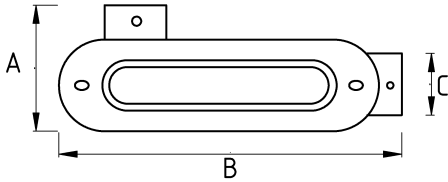

CONDULET, MALLEABLE IRON, OUTLET X

Technical Details

Product Code	Size I	A	B	C	D	E	Net Weight (kg/шт)	In Pack (шт)
N577616	1/2"							
N577621	3/4"							
N577626	1"						1,287	3.00
N577635	1 1/4"							
N577640	1 1/2"							
N577652	2"							
N577663	2 1/2"							
N577678	3"							
N577702	4"							