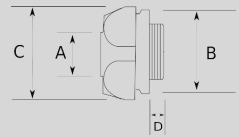

R3910

EMT ANGLE SHORT 90 - fleksan.com

"Your Conduit Partner"

Infos of R3910 :

-  EMT ANGLE SHORT 90
-  IP
-  MIN 
-  MAX 
-  CERT
-  R3910

Sizes & Prices :

Product Code	Size	Size	A (mm)	B (mm)	C (mm)	D (mm)	Meters in Pack (шт)	Net Weight (кг/шт)	Export Price (USD/шт)
R391016	1/2"						100.00	0,021	1,55

Accessories :

EMT PULL ELBOW WITH GASKET 90

R3970

EMT PULL ELBOW WITH GASKET 90

EMT TWO HOLE STRAP

R3820

EMT TWO HOLE STRAP

EMT CONDULET, ALUMINUM, SET SCREW T TYPE