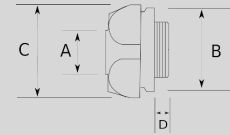

# R3500

EMT COUPLING, COMPRESSION - fleksan.com

"Your Conduit Partner"

Infos of R3500 :

- ☁
- IP
- MIN 🌡
- MAX 🌡
- CERT
- R3500

EMT COUPLING, COMPRESSION

Sizes & Prices :

| Product Code | Size   | Size | A (mm) | B (mm) | C (mm) | D (mm) | Meters in Pack (щт) | Net Weight (кг/щт) | Export Price (USD/щт) |
|--------------|--------|------|--------|--------|--------|--------|---------------------|--------------------|-----------------------|
| R350016      | 1/2"   |      |        |        |        |        |                     | 0,000              | 0,91                  |
| R350021      | 3/4"   |      |        |        |        |        |                     | 0,000              | 1,36                  |
| R350026      | 1"     |      |        |        |        |        | 25.00               | 0,125              | 2,03                  |
| R350035      | 1 1/4" |      |        |        |        |        |                     | 0,000              | 3,38                  |
| R350040      | 1 1/2" |      |        |        |        |        |                     | 0,000              | 4,51                  |
| R350052      | 2"     |      |        |        |        |        |                     | 0,000              | 6,75                  |

Accessories :

EMT BOX, RECTANGULAR

R3620

EMT BOX, RECTANGULAR

EMT BOX, OCTAGONAL

R3680

EMT BOX, OCTAGONAL

EMT CONDUIT HDG UL