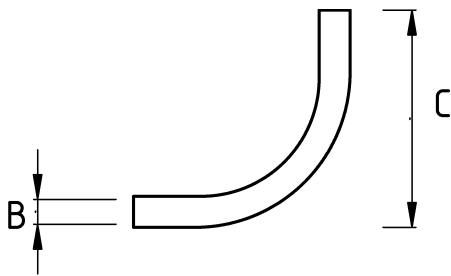

## EMT PULL ELBOW WITH GASKET 90

- For dry locations
- Removable steel cover facilitates wire pulling
- Set-screw type
- Includes gasket

### Technical Details

Product Code	Size I	A	B	C	D	E	Net Weight (kg/шт)	In Pack (шт)
R397016	1/2"						0,064	50.00
R397021	3/4"							
R397026	1"							