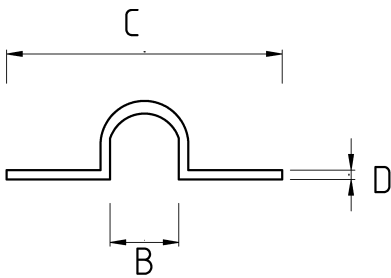

EMT SPACER BAR SADDLE

- These spacer bar saddles are used to mount BS4568

Technical Details

Product Code	Size I	A	B	C	D	E	Net Weight (kg/шт)	In Pack (шт)
R484016	1/2"						0,019	100.00
R484021	3/4"						0,021	100.00
R484026	1"						0,026	80.00
R484035	1 1/4"							
R484040	1 1/2"							
R484052	2"							