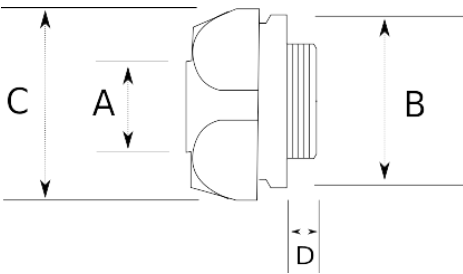

EX-PROOF CONNECTOR, STEEL BFF

Technical Details

Product Code	Size I	A	B	C	D	E	Net Weight (kg/шт)	In Pack (шт)
V452816	NPT 1/2"							30.00
V452821	NPT 3/4"						0,172	25.00
V452826	NPT 1"						0,233	20.00
V452835	NPT 1 1/4"							
V452840	NPT 1 1/2"							
V452852	NPT 2"							