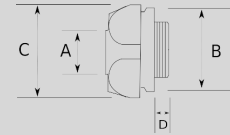

Infos of V6700 :

- EX-PROOF NIPPLE, BRASS
- IP
- MIN -40
- MAX 100
- CERT
- V6700

- ▶ Brass nickel plated core
- ▶ ATEX II 2GD Ex db IIC Gb ; Ex eb IIC Gb ; Ex tb IIIC Db, IP66/68

Sizes & Prices :

Product Code	Size	Size	A (mm)	B (mm)	C (mm)	D (mm)	Meters in Pack (шт)	Net Weight (кг/шт)	Export Price (USD/шт)
V670816	NPT 1/2"							0,000	19,97
V670821	NPT 3/4"							0,000	25,64
V670826	NPT 1"							0,000	33,56
V670835	NPT 1 1/4"							0,000	46,98
V670840	NPT 1 1/2"							0,000	68,33
V670852	NPT 2"							0,000	98,11