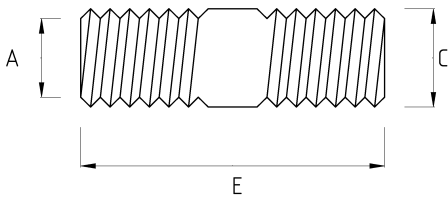

## EX-PROOF NIPPLE, BRASS

- Brass nickel plated core
- ATEX II 2GD Ex db IIC Gb ; Ex eb IIC Gb ; Ex tb IIIC Db, IP66/68

### Technical Details

Product Code	Size I	A	B	C	D	E	Net Weight (kg/шт)	In Pack (шт)
V690816	NPT 1/2"							
V690821	NPT 3/4"							
V690826	NPT 1"							
V690835	NPT 1 1/4"							
V690840	NPT 1 1/2"							
V690852	NPT 2"							