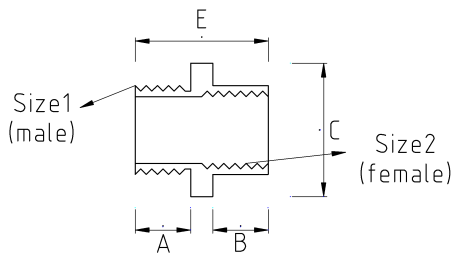

EX-PROOF REDUCER, BRASS

IP68	-40 C	+100 C
------	-------	--------

Technical Details

Product Code	Size I	Size II	A	B	C	D	E	Net Weight (kg/шт)	In Pack (шт)
V66213835	PG13.5	NPT 1 1/4"							
V66416420	M16x1.5	M20x1.5							
V66420425	M20x1.5	M25x1.5							
V66420816	M20x1.5	NPT 1/2"							
V66420821	M20x1.5	NPT 3/4"						0,065	60.00
V66420826	M20x1.5	NPT 1"							
V66420835	M20x1.5	NPT 1 1/4"							
V66425420	M25x1.5	M20x1.5							
V66425821	M25x1.5	NPT 3/4"							
V66425835	M25x1.5	NPT 1 1/4"							
V66432440	M32x1.5	M40x1.5							
V66432826	M32x1.5	NPT 1"							
V66432835	M32x1.5	NPT 1 1/4"							
V66440463	M40x1.5	M63x1.5							
V66440835	M40x1.5	NPT 1 1/4"						0,155	20.00
V66816420	NPT 1/2"	M20x1.5							
V66816821	NPT 1/2"	NPT 3/4"							

"Your Conduit Partner"

V66816835	NPT 1/2"	NPT 1 1/4"							
V66821420	NPT 3/4"	M20x1.5							
V66821425	NPT 3/4"	M25x1.5							
V66821816	NPT 3/4"	NPT 1/2"							
V66821826	NPT 3/4"	NPT 1"							
V66826835	NPT 1"	NPT 1 1/4"							