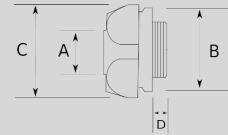

Infos of V6760 :

- ☁
- IP
- MIN
- 40
- MAX
- 100
- CERT
- V6760

EX-PROOF REDUCER NIPPLE, BRASS

- ▶ Brass nickel plated core
- ▶ ATEX II 2GD Ex db IIC Gb ; Ex eb IIC Gb ; Ex tb IIIC Db, IP66/68

Sizes & Prices :

Product Code	Size	Size	A (mm)	B (mm)	C (mm)	D (mm)	Meters in Pack (шт)	Net Weight (кг/шт)	Export Price (USD/шт)
V67821425	NPT 3/4"	M25x1.5						0,000	26,78

Accessories :

EX-PROOF CONNECTOR, STEEL BFF

V4200