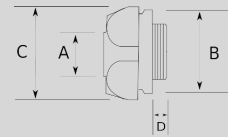

Infos of V7600 :

- IP68
- MIN -40
- MAX 100
- CERT
- V7600

EX-PROOF REDUCER, STAINLESS STEEL

- ▶ Stainless steel core (316L)
- ▶ ATEX II 2GD Ex db IIC Gb ; Ex eb IIC Gb ; Ex tb IIIC Db, IP66/68

Sizes & Prices :

Product Code	Size	Size	A (mm)	B (mm)	C (mm)	D (mm)	Meters in Pack (шт)	Net Weight (кг/шт)
V76420816	M20x1.5	NPT 1/2"						0,000
V76425821	M25x1.5	NPT 3/4"						0,000
V76440826	M40x1.5	NPT 1"						0,000
V76816420	NPT 1/2"	M20x1.5						0,000
V76821816	NPT 3/4"	NPT 1/2"						0,000