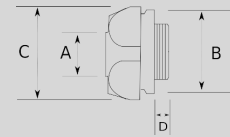

Infos of V7600 :

- IP68
- MIN -40
- MAX 100
- CERT
- V7600

EX-PROOF REDUCER, STAINLESS STEEL

- ▶ Stainless steel core (316L)
- ▶ ATEX II 2GD Ex db IIC Gb ; Ex eb IIC Gb ; Ex tb IIIC Db, IP66/68

Sizes & Prices :

Product Code	Size	Size	A (mm)	B (mm)	C (mm)	D (mm)	Meters in Pack (шт)	Net Weight (кг/шт)	Export Price (USD/шт)
V76420816	M20x1.5	NPT 1/2"						0,000	31,25
V76425821	M25x1.5	NPT 3/4"						0,000	42,44
V76440826	M40x1.5	NPT 1"						0,000	61,72
V76821816	NPT 3/4"	NPT 1/2"						0,000	37,56