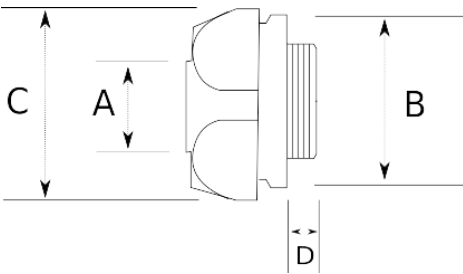

IMC CONNECTOR

Technical Details

Product Code	Size I	A	B	C	D	E	Net Weight (kg/шт)	In Pack (шт)
N310616	1/2"						0,065	50.00
N310621	3/4"						0,095	40.00
N310626	1"							
N310635	1 1/4"							
N310640	1 1/2"							
N310652	2"							
N310663	2 1/2"							
N310678	3"							
N310702	4"						1,145	16.00