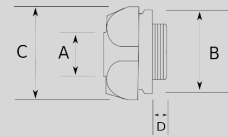

N4500

IMC UNION COUPLING, THREE PIECE FF - fleksan.com

"Your Conduit Partner"

Infos of N4500 :

-  IP
-  MIN
-  MAX
- CERT
- N4500

IMC UNION COUPLING, THREE PIECE FF

► Malleable iron, Three-piece Couplings are used, To join two lengths of threaded conduit, couples conduit when conduit cannot be turned

Sizes & Prices :

Product Code	Size	Size	A (mm)	B (mm)	C (mm)	D (mm)	Meters in Pack (шт)	Net Weight (кг/шт)	Export Price (USD/шт)
N450016	1/2"	1/2"					25.00	0,105	4,95
N450021	3/4"	3/4"					25.00	0,151	6,53
N450026	1"	1"					20.00	0,215	8,99
N450035	1 1/4"	1 1/4"					10.00	0,335	13,73
N450040	1 1/2"	1 1/2"					5.00	0,546	19,81
N450052	2"	2"					4.00	0,738	27,02
N450063	2 1/2"	2 1/2"						0,000	51,98
N450078	3"	3"						0,000	69,08
N450602	4"	4"						0,000	136,35