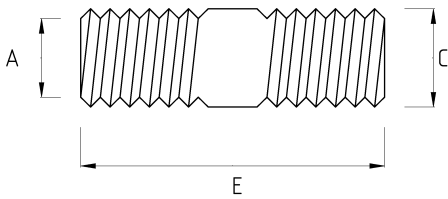

## COUPLING, STAINLESS STEEL

- Stainless steel core
- Nipple for stainless steel connectors

### Technical Details

Product Code	Size I	A	B	C	D	E	Net Weight (kg/шт)	In Pack (шт)
S776816	NPT 1/2"	16.00						
S776821	NPT 3/4"	21.00						
S776826	NPT 1"	26.00						
S776835	NPT 1 1/4"	35.00						
S776840	NPT 1 1/2"	40.00						
S776852	NPT 2"	52.00						