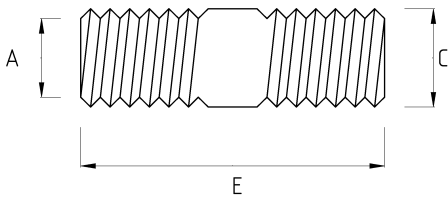

COUPLING, STAINLESS STEEL

- Stainless steel core
- Nipple for stainless steel connectors

Technical Details

| Product Code | Size I | A | B | C | D | E | Net Weight (kg/шт) | In Pack (шт) |
|--------------|------------|---|---|---|---|---|--------------------|--------------|
| T796816 | NPT 1/2" | | | | | | | |
| T796821 | NPT 3/4" | | | | | | | |
| T796826 | NPT 1" | | | | | | | |
| T796835 | NPT 1 1/4" | | | | | | | |
| T796840 | NPT 1 1/2" | | | | | | | |
| T796852 | NPT 2" | | | | | | | |