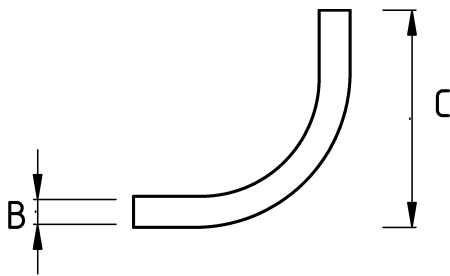

RSC ELBOW 90

Technical Details

Product Code	Size I	A	B	C	D	E	Net Weight (kg/шт)	In Pack (шт)
N498016	1/2"						0,372	
N498021	3/4"						0,530	
N498026	1"						0,912	
N498035	1 1/4"						1,483	
N498040	1 1/2"						2,007	
N498052	2"						2,860	4.00
N498063	2 1/2"						2,670	
N498078	3"						3,300	
N498090	3 1/2"						3,810	
N498102	4"						4,060	1.00
N498125	5"						6,100	1.00
N498150	6"						7,620	1.00