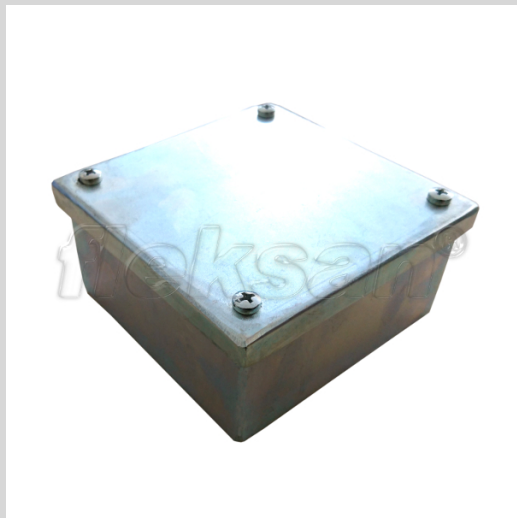

# R4600

STEEL TERMINAL BOX - fleksan.com

"Your Conduit Partner"

Infos of R4600 :

-  STEEL TERMINAL BOX
-  IP
-  MIN 
-  MAX 
-  CERT
-  R4600

Sizes & Prices :

Product Code	Size	Size	A (mm)	B (mm)	C (mm)	D (mm)	Meters in Pack (шт)	Net Weight (кг/шт)
R460050			100.00	100.00	50.00		4.00	0,418

Accessories :

CUTTING TOOL FOR METALLIC CONDUITS

R8979

CUTTING TOOL FOR METALLIC CONDUITS

EMT BOX, RECTANGULAR

R3620

EMT BOX, RECTANGULAR

WIRE PULLING LUBRICANT

R8100

WIRE PULLING LUBRICANT

EMT CONDUIT LIGHT TYPE

RL

Passive Fire Protection No.1