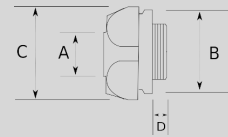

N5440

BOX, MALLEABLE IRON, LONG TAPPED C - fleksan.com

"Your Conduit Partner"

Infos of N5440 :

-
- IP
- MIN
- MAX
- CERT
- N5440

BOX, MALLEABLE IRON, LONG TAPPED C

Sizes & Prices :

Product Code	Size	Size	A (mm)	B (mm)	C (mm)	D (mm)	Meters in Pack (pc)	Net Weight (kg/pc)	Unit Price (USD/pc)
N544616	1/2"							0,000	23,36
N544621	3/4"							0,000	25,71
N544626	1"							0,000	26,63