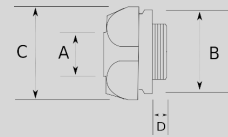

N5490

BOX, MALLEABLE IRON, LONG TAPPED E - fleksan.com

"Your Conduit Partner"

Infos of N5490 :

-
- IP
- MIN
- MAX
- CERT
- N5490

BOX, MALLEABLE IRON, LONG TAPPED E

Sizes & Prices :

Product Code	Size	Size	A (mm)	B (mm)	C (mm)	D (mm)	Meters in Pack (pc)	Net Weight (kg/pc)	Unit Price (USD/pc)
N549616	1/2"							0,000	23,36
N549621	3/4"							0,000	25,71
N549626	1"							0,000	26,63