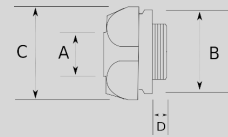

Sizes & Prices :

Product Code	Size	Size	A (mm)	B (mm)	C (mm)	D (mm)	Meters in Pack (pc)	Net Weight (kg/pc)	Unit Price (USD/pc)
N564616	1/2"							0,000	23,36
N564621	3/4"							0,000	25,71
N564626	1"							0,000	26,63