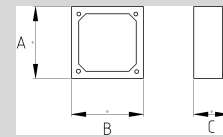

R3620

EMT BOX, RECTANGULAR - fleksan.com

"Your Conduit Partner"

Infos of R3620 :

-  EMT BOX, RECTANGULAR
-  IP
-  MIN 
-  MAX 
-  CERT
-  R3620

Sizes & Prices :

Product Code	Size	Size	A (mm)	B (mm)	C (mm)	D (mm)	Meters in Pack (pc)	Net Weight (kg/pc)
R362316	1/2"		102.00	54.00	48.00		12.00	0,218

Accessories :

EMT COMPRESSION CONNECTOR, STEEL, MALE

R4000

EMT COMPRESSION CONNECTOR, STEEL, MALE

EMT BOX, RECTANGULAR

R3620

EMT BOX, RECTANGULAR

EMT ELBOW SHORT 90