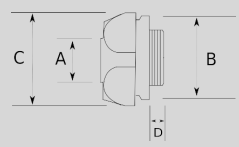

# R3620

EMT BOX, RECTANGULAR - fleksan.com

"Your Conduit Partner"

Infos of R3620 :

-  EMT BOX, RECTANGULAR
-  IP
-  MIN 
-  MAX 
-  CERT
-  R3620

EMT BOX, RECTANGULAR

Sizes & Prices :

Product Code	Size	Size	A (mm)	B (mm)	C (mm)	D (mm)	Meters in Pack (pc)	Net Weight (kg/pc)	Unit Price (USD/pc)
R362316	1/2"		102.00	54.00	48.00		12.00	0,218	2,24