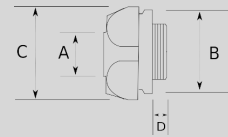

# V4560

EX-PROOF REDUCER COUPLING, STEEL - fleksan.com

"Your Conduit Partner"

Infos of V4560 :

- 
- IP
- MIN
- MAX
- CERT
- V4560

EX-PROOF REDUCER COUPLING, STEEL

Sizes & Prices :

Product Code	Size	Size	A (mm)	B (mm)	C (mm)	D (mm)	Meters in Pack (pc)	Net Weight (kg/pc)	Unit Price (USD/pc)
V45616621	1/2"	3/4"						0,000	5,56