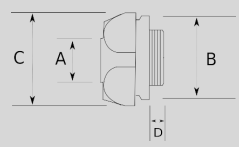

# N5400

BOX, MALLEABLE IRON, LONG TAPPED L - fleksan.com

"Your Conduit Partner"

Infos of N5400 :

- BOX, MALLEABLE IRON, LONG TAPPED L
- IP
- MIN
- MAX
- CERT
- N5400

BOX, MALLEABLE IRON, LONG TAPPED L

Sizes & Prices :

Product Code	Size	Size	A (mm)	B (mm)	C (mm)	D (mm)	Meters in Pack (шт)	Net Weight (кг/шт)	Export Price (USD/шт)
N540616	1/2"							0,000	23,36
N540621	3/4"							0,000	25,71
N540626	1"							0,000	26,63