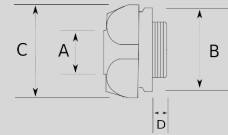

N5660

BOX, MALLEABLE, WITH MOUNT.LUGS, LONG TAPPED T - fleksan.com

"Your Conduit Partner"

Infos of N5660 :

- ☁
- IP
- MIN
- MAX
- CERT
- N5660

BOX, MALLEABLE IRON, WITH MOUNTING LUGS, LONG TAPPED T

Sizes & Prices :

Product Code	Size	Size	A (mm)	B (mm)	C (mm)	D (mm)	Meters in Pack (шт)	Net Weight (кг/шт)	Export Price (USD/шт)
N566616	1/2"							0,000	23,36
N566621	3/4"							0,000	25,71
N566626	1"							0,000	26,63