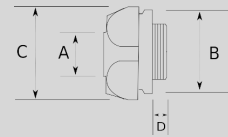

N5670

BOX, MALLEABLE, WITH MOUNT.LUGS, LONG TAPPED X - fleksan.com

"Your Conduit Partner"

Infos of N5670 :

- 
- IP
- MIN 
- MAX 
- CERT
- N5670

BOX, MALLEABLE IRON, WITH MOUNTING LUGS, LONG TAPPED X

Sizes & Prices :

Product Code	Size	Size	A (mm)	B (mm)	C (mm)	D (mm)	Meters in Pack (шт)	Net Weight (кг/шт)	Export Price (USD/шт)
N567616	1/2"							0,000	23,36
N567621	3/4"							0,000	25,71
N567626	1"							0,000	26,63